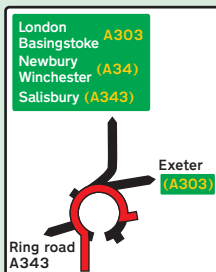

Andover Station
Approximately 10 minutes by taxi.

Southampton (Eastleigh) Airport
From airport follow signs onto the A335 and travel north to join the M3 at Jct 12. Travel north on the M3 to Jct 9 where you join the A34 and continue northbound. Join A303 towards Andover. Do not take the Andover exits, stay on A303 until HQLF Andover is signed then follow the map below

Heathrow Airport
Follow the signs to M4 West/M25. Join M25 anti-clockwise and continue to Jct 12. Join M3 to Southampton and leave at Jct 8. Join A303 towards Andover. Do not take the Andover exits, stay on A303 until HQLF Andover is signed then follow the map below.

AFTER BOOKING IN YOU WILL BE DIRECTED TO DSG ON THE SOUTH SITE

London	↑
Exeter	↙
Walworth Ind. Est.	↑
Portway Ind. Est.	↙
Weyhill	7
Ludgershall	7
Amesbury	12

SEDGEMOOR BUILDING SOUTH SITE