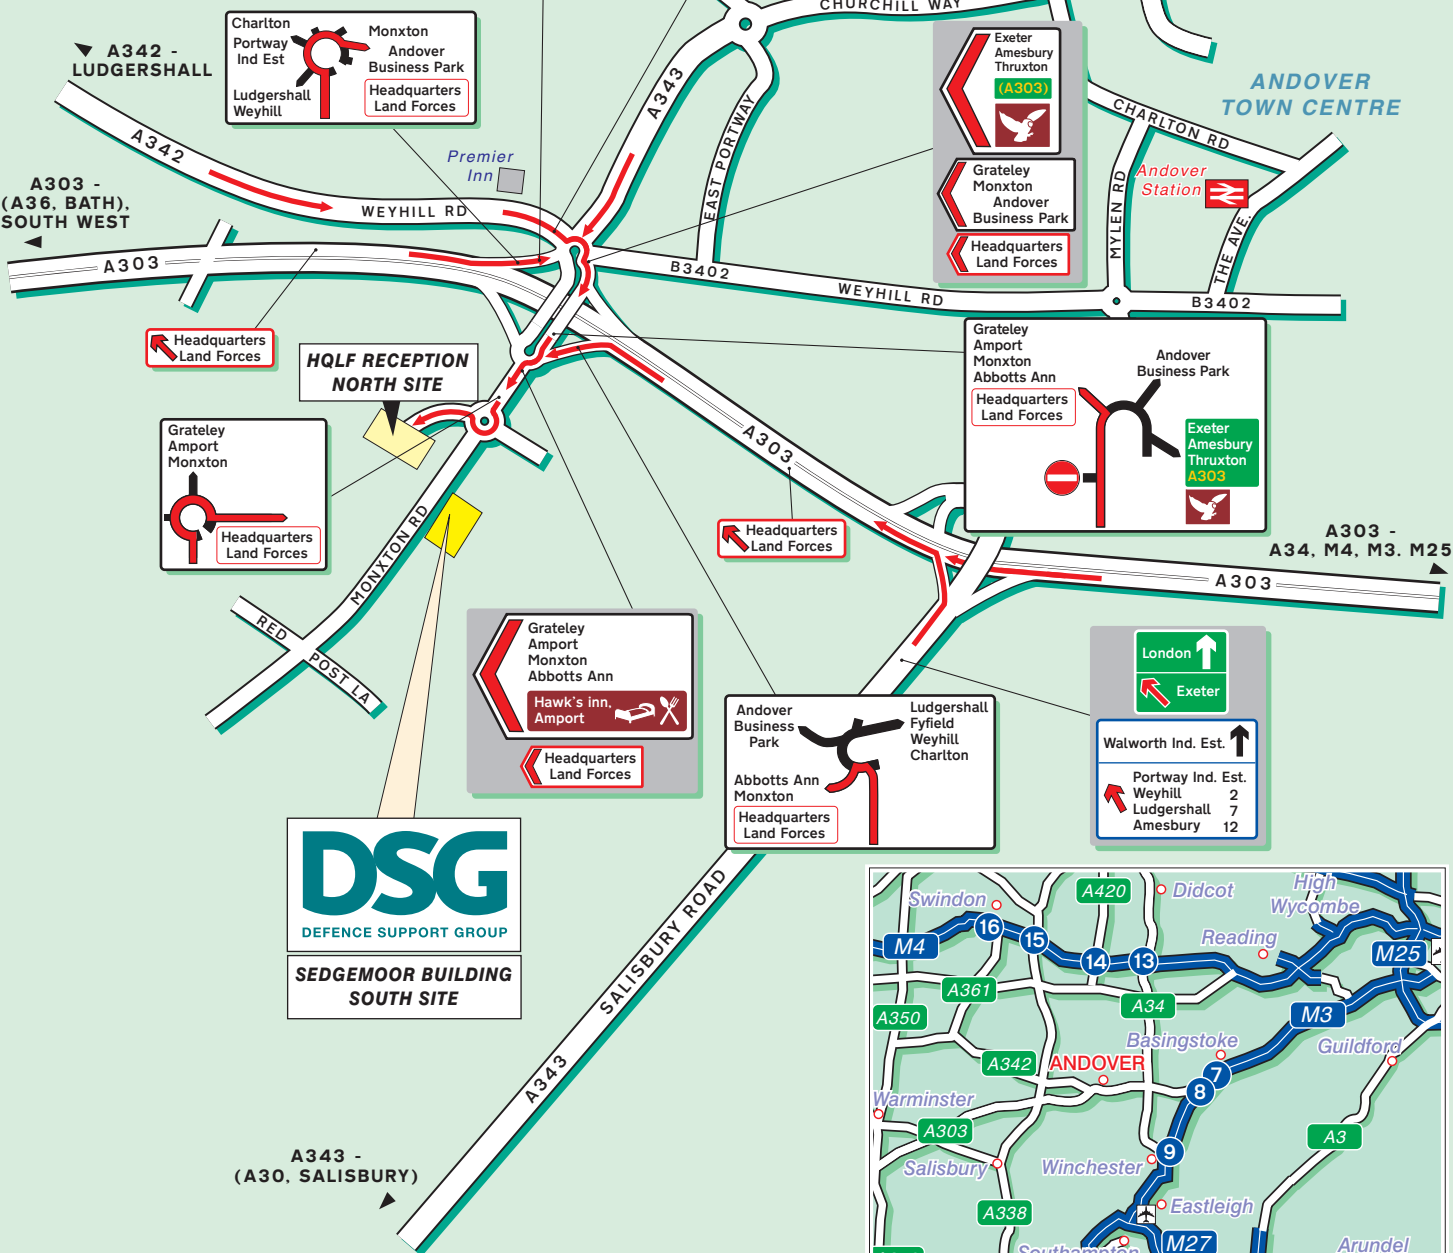

Andover Station
Approximately 10 minutes by taxi.

Southampton (Eastleigh) Airport
From airport follow signs onto the A335 and travel north to join the M3 at Jct 12. Travel north on the M3 to Jct 9 where you join the A34 and continue northbound. Join A303 towards Andover. Do not take the Andover exits, stay on A303 until HQLF Andover is signed then follow the map below

Heathrow Airport
Follow the signs to M4 West/M25. Join M25 anti-clockwise and continue to Jct 12. Join M3 to Southampton and leave at Jct 8. Join A303 towards Andover. Do not take the Andover exits, stay on A303 until HQLF Andover is signed then follow the map below.

AFTER BOOKING IN YOU WILL BE DIRECTED TO DSG ON THE SOUTH SITE

London	↑
Exeter	↙
Walworth Ind. Est.	↑
Portway Ind. Est.	↙
Weyhill	7
Ludgershall	7
Amesbury	12

SEDGEMOOR BUILDING SOUTH SITE