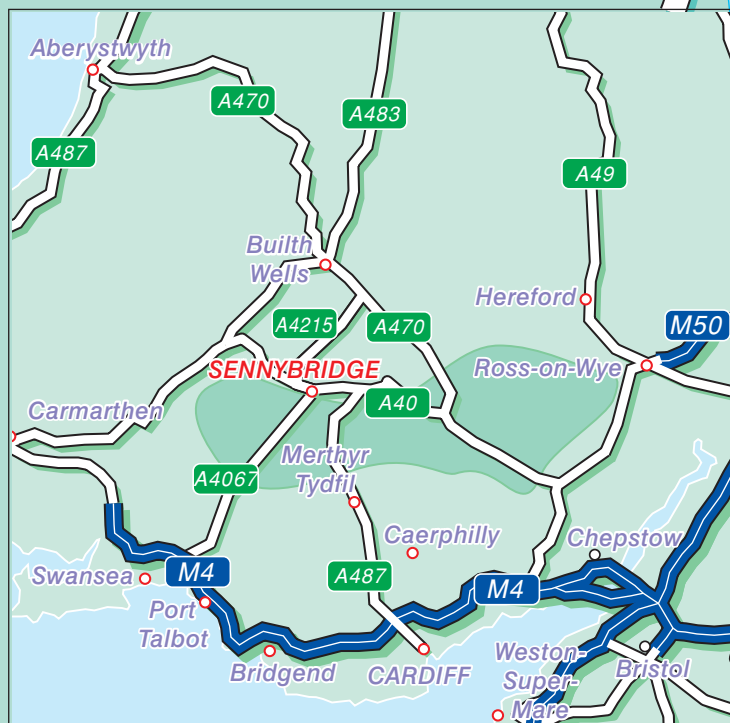

Public Transport

DEFENCE SUPPORT GROUP

By Rail

Llandoverly Rail Station is on the Shrewsbury to Swansea Line and is approximately 20 minute taxi journey.
Abergavenny Rail Station is approximately a 60 minute journey.
For information on train times and operators call National Rail Enquiries on 08457 484950.
Merthyr Tydfil Rail Station is approximately a 40 minute journey.

Defence Support Group
Sennybridge Camp, Sennybridge
Brecon, Powys, LD3 8PN

By Air

Cardiff Airport is approximately a 1.5 hour journey by car.

Tel: 01874 635439

Fax: 01874 635540

PLEASE NOTE:
UPON APPROACHING THE SITE
PLEASE FOLLOW ROAD SIGNS FOR
SENTA SURROUNDED IN RED